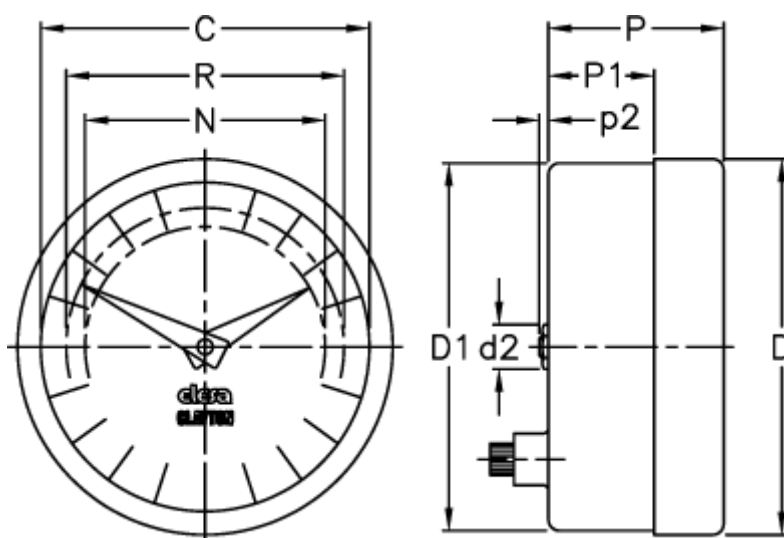

Article number: 2307024942

Description: E+G Positive drive indicator  
PA02-0072-S

## Measures

C = 60

R = 51

D = 68.4

D1 = 67.0

d2 = 8

N = 44

P = 32

P1 = 19.3

p2 = 1.0